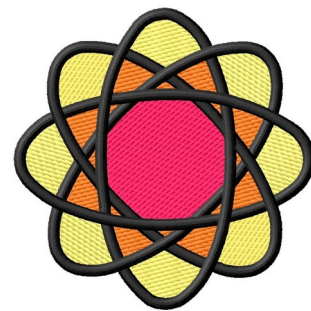

Name: Atom Pattern Machine Embroidery Design

SKU: GSD01-CELT122

Brand: Grand Slam Designs

Unique Colors: 13 (4 color Stops)

Unique Colors

	Color Name (Color Code)	Manufacturer - Type
	Super White (1001) [No Color Selected]	madeira - rayon
	Dusty Lilac (1263) [No Color Selected]	madeira - rayon
	Crocus (286)	Exquisite - Polyester 1000m

Complete Color Sequence

#		Color Name (Color Code)	Manufacturer - Type
1		Super White (1001) [No Color Selected]	madeira - rayon
2		Super White (1001) [No Color Selected]	madeira - rayon
3		Crocus (286)	Exquisite - Polyester 1000m