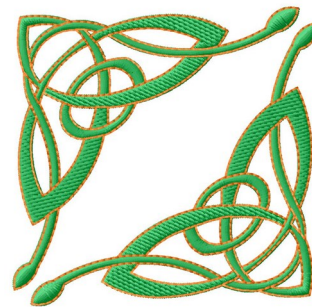

Name: Trifol Square Machine Embroidery Design

SKU: GSD01-CELT060

Brand: Grand Slam Designs

Unique Colors: 13 (4 color Stops)

Unique Colors

| | Color Name (Color Code) | Manufacturer - Type |
|--|--|-----------------------------|
|  | Super White (1001) [No Color Selected] | madeira - rayon |
|  | Dusty Lilac (1263) [No Color Selected] | madeira - rayon |
|  | Crocus (286) | Exquisite - Polyester 1000m |

Complete Color Sequence

| # | | Color Name (Color Code) | Manufacturer - Type |
|---|---|--|--------------------------------|
| 1 |  | Super White (1001) [No Color Selected] | madeira - rayon |
| 2 |  | Super White (1001) [No Color Selected] | madeira - rayon |
| 3 |  | Crocus (286) | Exquisite - Polyester 1000m |