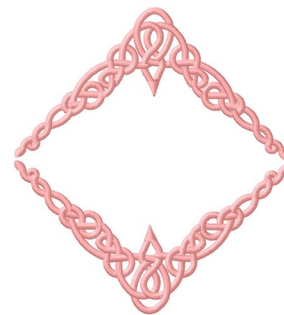

Name: Swirl Diamond Machine Embroidery Design

SKU: GSD01-CELT056

Brand: Grand Slam Designs

Unique Colors: 13 (1 color Stops)

Unique Colors

	Color Name (Color Code)	Manufacturer - Type
	Super White (1001) [No Color Selected]	madeira - rayon
	Dusty Lilac (1263) [No Color Selected]	madeira - rayon
	Crocus (286)	Exquisite - Polyester 1000m

Complete Color Sequence

#		Color Name (Color Code)	Manufacturer - Type
1		Super White (1001) [No Color Selected]	madeira - rayon
2		Super White (1001) [No Color Selected]	madeira - rayon
3		Crocus (286)	Exquisite - Polyester 1000m