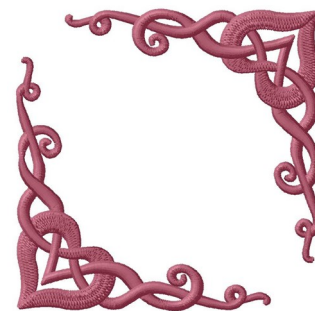

Name: Heart Square

SKU: GSD01-CELT04

Brand: Grand Slam Designs

Unique Colors: 13 (1 color Stops)

Unique Colors

	Color Name (Color Code)	Manufacturer - Type
	Super White (1001) [No Color Selected]	madeira - rayon
	Dusty Lilac (1263) [No Color Selected]	madeira - rayon
	Crocus (286)	Exquisite - Polyester 1000m

Complete Color Sequence

#		Color Name (Color Code)	Manufacturer - Type
1		Super White (1001) [No Color Selected]	madeira - rayon
2		Super White (1001) [No Color Selected]	madeira - rayon
3		Crocus (286)	Exquisite - Polyester 1000m