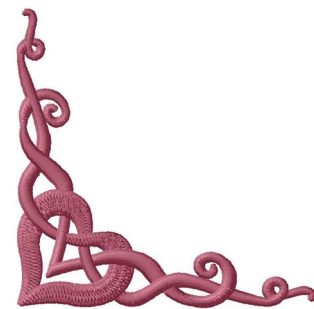

**Name:** Heart Corner

**SKU:** GSD01-CELT02

**Brand:** Grand Slam Designs

**Unique Colors:** 13 (1 color Stops)

## Unique Colors

	<b>Color Name (Color Code)</b>	<b>Manufacturer - Type</b>
	Super White (1001) [No Color Selected]	madeira - rayon
	Dusty Lilac (1263) [No Color Selected]	madeira - rayon
	Crocus (286)	Exquisite - Polyester 1000m

# Complete Color Sequence

#		Color Name (Color Code)	Manufacturer - Type
1		Super White (1001) [No Color Selected]	madeira - rayon
2		Super White (1001) [No Color Selected]	madeira - rayon
3		Crocus (286)	Exquisite - Polyester 1000m