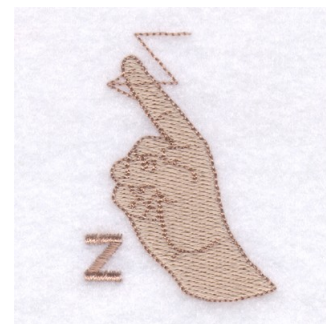

Name: Letter Z Sign Machine Embroidery Design

SKU: SB01-CD123108TZ

Brand: Starbird Inc

Unique Colors: 13 (3 color Stops)

Unique Colors

	Color Name (Color Code)	Manufacturer - Type
	Super White (1001) [No Color Selected]	madeira - rayon
	Dusty Lilac (1263) [No Color Selected]	madeira - rayon
	Crocus (286)	Exquisite - Polyester 1000m

Complete Color Sequence

#		Color Name (Color Code)	Manufacturer - Type
1		Super White (1001) [No Color Selected]	madeira - rayon
2		Super White (1001) [No Color Selected]	madeira - rayon
3		Crocus (286)	Exquisite - Polyester 1000m