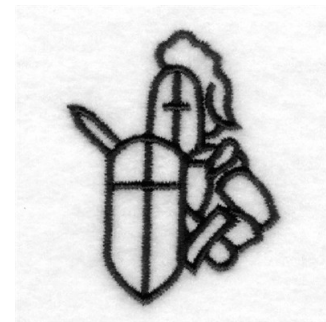

Name: Crusader Emblem Machine Embroidery Design

SKU: SB01-CD123008KT

Brand: Starbird Inc

Unique Colors: 13 (1 color Stops)

Unique Colors

| | Color Name (Color Code) | Manufacturer - Type |
|--|--|-----------------------------|
| | Super White (1001) [No Color Selected] | madeira - rayon |
| | Dusty Lilac (1263) [No Color Selected] | madeira - rayon |
| | Crocus (286) | Exquisite - Polyester 1000m |