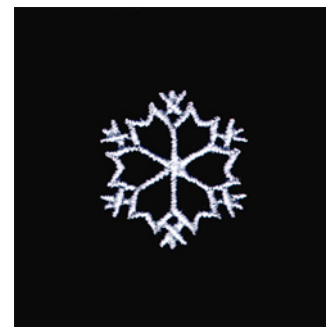

Name: Snowflake Machine Embroidery Design

SKU: SB01-CD122905TE

Brand: Starbird Inc

Unique Colors: 13 (1 color Stops)

Unique Colors

	Color Name (Color Code)	Manufacturer - Type
	Super White (1001) [No Color Selected]	madeira - rayon
	Dusty Lilac (1263) [No Color Selected]	madeira - rayon
	Crocus (286)	Exquisite - Polyester 1000m