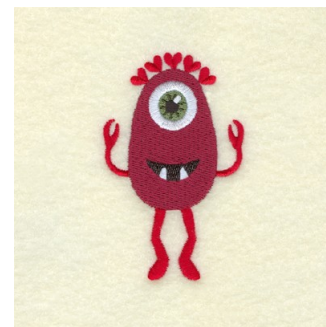

Name: Doris Love Monster Machine Embroidery Design

SKU: SB01-CD122810TK

Brand: Starbird Inc

Unique Colors: 13 (8 color Stops)

Unique Colors

	Color Name (Color Code)	Manufacturer - Type
	Super White (1001) [No Color Selected]	madeira - rayon
	Dusty Lilac (1263) [No Color Selected]	madeira - rayon
	Crocus (286)	Exquisite - Polyester 1000m

Complete Color Sequence

#		Color Name (Color Code)	Manufacturer - Type
1		Super White (1001) [No Color Selected]	madeira - rayon
2		Super White (1001) [No Color Selected]	madeira - rayon
3		Crocus (286)	Exquisite - Polyester 1000m