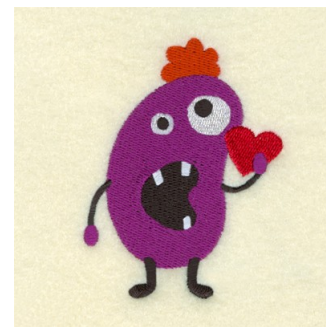

Name: Seamus Love Monster Machine
Embroidery Design

SKU: SB01-CD122810TI

Brand: Starbird Inc

Unique Colors: 13 (8 color Stops)

Unique Colors

	Color Name (Color Code)	Manufacturer - Type
	Super White (1001) [No Color Selected]	madeira - rayon
	Dusty Lilac (1263) [No Color Selected]	madeira - rayon
	Crocus (286)	Exquisite - Polyester 1000m

Complete Color Sequence

#		Color Name (Color Code)	Manufacturer - Type
1		Super White (1001) [No Color Selected]	madeira - rayon
2		Super White (1001) [No Color Selected]	madeira - rayon
3		Crocus (286)	Exquisite - Polyester 1000m