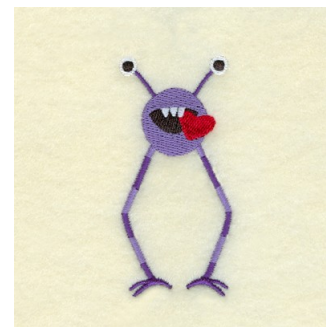

Name: Eustis Love Monster

SKU: SB01-CD122810TC

Brand: Starbird Inc

Unique Colors: 13 (9 color Stops)

Unique Colors

	Color Name (Color Code)	Manufacturer - Type
	Super White (1001) [No Color Selected]	madeira - rayon
	Dusty Lilac (1263) [No Color Selected]	madeira - rayon
	Crocus (286)	Exquisite - Polyester 1000m

Complete Color Sequence

#		Color Name (Color Code)	Manufacturer - Type
1		Super White (1001) [No Color Selected]	madeira - rayon
2		Super White (1001) [No Color Selected]	madeira - rayon
3		Crocus (286)	Exquisite - Polyester 1000m