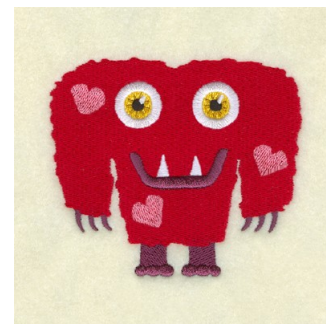

Name: Imogene Love Monster Machine
Embroidery Design

SKU: SB01-CD122810TA

Brand: Starbird Inc

Unique Colors: 13 (10 color Stops)

Unique Colors

	Color Name (Color Code)	Manufacturer - Type
	Super White (1001) [No Color Selected]	madeira - rayon
	Dusty Lilac (1263) [No Color Selected]	madeira - rayon
	Crocus (286)	Exquisite - Polyester 1000m

Complete Color Sequence

#		Color Name (Color Code)	Manufacturer - Type
1		Super White (1001) [No Color Selected]	madeira - rayon
2		Super White (1001) [No Color Selected]	madeira - rayon
3		Crocus (286)	Exquisite - Polyester 1000m