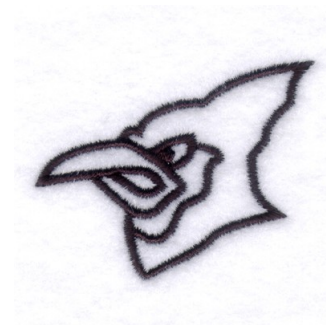

Name: Blue Jays Emblem Machine Embroidery Design

SKU: SB01-CD122208KN

Brand: Starbird Inc

Unique Colors: 13 (1 color Stops)

Unique Colors

	Color Name (Color Code)	Manufacturer - Type
	Super White (1001) [No Color Selected]	madeira - rayon
	Dusty Lilac (1263) [No Color Selected]	madeira - rayon
	Crocus (286)	Exquisite - Polyester 1000m

Complete Color Sequence

#		Color Name (Color Code)	Manufacturer - Type
1		Super White (1001) [No Color Selected]	madeira - rayon
2		Super White (1001) [No Color Selected]	madeira - rayon
3		Crocus (286)	Exquisite - Polyester 1000m