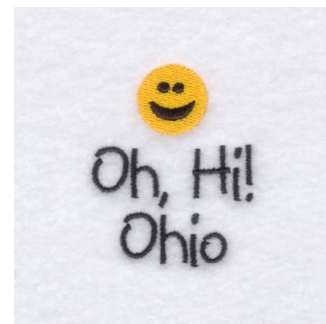

Name: Ohios Baby Phrase Machine Embroidery Design

SKU: SB01-CD122007TY

Brand: Starbird Inc

Unique Colors: 13 (2 color Stops)

Unique Colors

	Color Name (Color Code)	Manufacturer - Type
	Super White (1001) [No Color Selected]	madeira - rayon
	Dusty Lilac (1263) [No Color Selected]	madeira - rayon
	Crocus (286)	Exquisite - Polyester 1000m