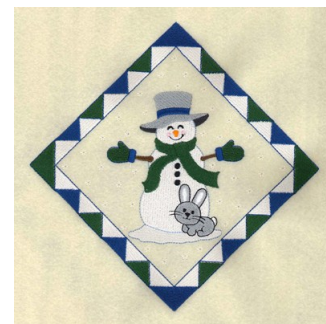

Name: Snowman Diamond Machine Embroidery Design

SKU: SB01-CD121914FI

Brand: Starbird Inc

Unique Colors: 13 (16 color Stops)

Unique Colors

	Color Name (Color Code)	Manufacturer - Type
	Super White (1001) [No Color Selected]	madeira - rayon
	Dusty Lilac (1263) [No Color Selected]	madeira - rayon
	Crocus (286)	Exquisite - Polyester 1000m

Complete Color Sequence

#		Color Name (Color Code)	Manufacturer - Type
1		Super White (1001) [No Color Selected]	madeira - rayon
2		Super White (1001) [No Color Selected]	madeira - rayon
3		Crocus (286)	Exquisite - Polyester 1000m