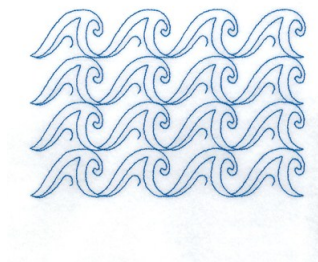

Name: Wave Stipple Machine Embroidery Design

SKU: SB01-CD121812FU

Brand: Starbird Inc

Unique Colors: 13 (1 color Stops)

Unique Colors

	Color Name (Color Code)	Manufacturer - Type
	Super White (1001) [No Color Selected]	madeira - rayon
	Dusty Lilac (1263) [No Color Selected]	madeira - rayon
	Crocus (286)	Exquisite - Polyester 1000m

Complete Color Sequence

#		Color Name (Color Code)	Manufacturer - Type
1		Super White (1001) [No Color Selected]	madeira - rayon
2		Super White (1001) [No Color Selected]	madeira - rayon
3		Crocus (286)	Exquisite - Polyester 1000m