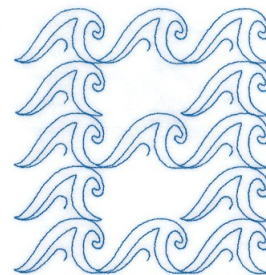

Name: Wave Quilt Square Machine Embroidery Design

SKU: SB01-CD121812FT

Brand: Starbird Inc

Unique Colors: 13 (1 color Stops)

Unique Colors

	Color Name (Color Code)	Manufacturer - Type
	Super White (1001) [No Color Selected]	madeira - rayon
	Dusty Lilac (1263) [No Color Selected]	madeira - rayon
	Crocus (286)	Exquisite - Polyester 1000m

Complete Color Sequence

#		Color Name (Color Code)	Manufacturer - Type
1		Super White (1001) [No Color Selected]	madeira - rayon
2		Super White (1001) [No Color Selected]	madeira - rayon
3		Crocus (286)	Exquisite - Polyester 1000m