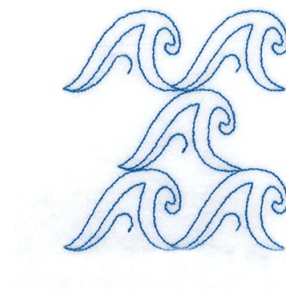

Name: Wave Stipple Machine Embroidery Design

SKU: SB01-CD121812FS

Brand: Starbird Inc

Unique Colors: 13 (1 color Stops)

Unique Colors

	Color Name (Color Code)	Manufacturer - Type
	Super White (1001) [No Color Selected]	madeira - rayon
	Dusty Lilac (1263) [No Color Selected]	madeira - rayon
	Crocus (286)	Exquisite - Polyester 1000m

Complete Color Sequence

#		Color Name (Color Code)	Manufacturer - Type
1		Super White (1001) [No Color Selected]	madeira - rayon
2		Super White (1001) [No Color Selected]	madeira - rayon
3		Crocus (286)	Exquisite - Polyester 1000m