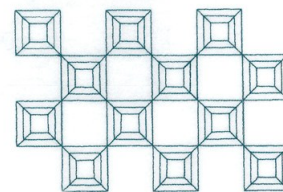

Name: Square Stipple Machine Embroidery Design

SKU: SB01-CD121812FR

Brand: Starbird Inc

Unique Colors: 13 (1 color Stops)

Unique Colors

	Color Name (Color Code)	Manufacturer - Type
	Super White (1001) [No Color Selected]	madeira - rayon
	Dusty Lilac (1263) [No Color Selected]	madeira - rayon
	Crocus (286)	Exquisite - Polyester 1000m

Complete Color Sequence

#		Color Name (Color Code)	Manufacturer - Type
1		Super White (1001) [No Color Selected]	madeira - rayon
2		Super White (1001) [No Color Selected]	madeira - rayon
3		Crocus (286)	Exquisite - Polyester 1000m