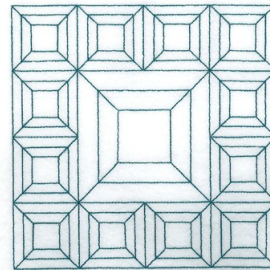

Name: Square Quilt Square Machine Embroidery Design

SKU: SB01-CD121812FQ

Brand: Starbird Inc

Unique Colors: 13 (1 color Stops)

Unique Colors

	Color Name (Color Code)	Manufacturer - Type
	Super White (1001) [No Color Selected]	madeira - rayon
	Dusty Lilac (1263) [No Color Selected]	madeira - rayon
	Crocus (286)	Exquisite - Polyester 1000m

Complete Color Sequence

#		Color Name (Color Code)	Manufacturer - Type
1		Super White (1001) [No Color Selected]	madeira - rayon
2		Super White (1001) [No Color Selected]	madeira - rayon
3		Crocus (286)	Exquisite - Polyester 1000m