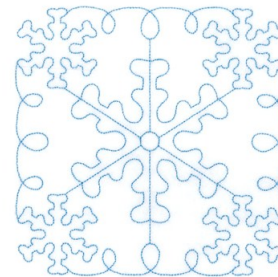

Name: Snowflake Quilt Square Machine
Embroidery Design

SKU: SB01-CD121812FN

Brand: Starbird Inc

Unique Colors: 13 (1 color Stops)

Unique Colors

	Color Name (Color Code)	Manufacturer - Type
	Super White (1001) [No Color Selected]	madeira - rayon
	Dusty Lilac (1263) [No Color Selected]	madeira - rayon
	Crocus (286)	Exquisite - Polyester 1000m

Complete Color Sequence

#		Color Name (Color Code)	Manufacturer - Type
1		Super White (1001) [No Color Selected]	madeira - rayon
2		Super White (1001) [No Color Selected]	madeira - rayon
3		Crocus (286)	Exquisite - Polyester 1000m