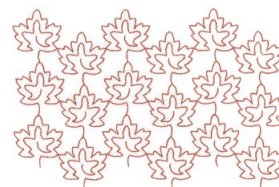

**Name:** Leaf Stipple Machine Embroidery Design

**SKU:** SB01-CD121812FL

**Brand:** Starbird Inc

**Unique Colors:** 13 (1 color Stops)

## Unique Colors

	<b>Color Name (Color Code)</b>	<b>Manufacturer - Type</b>
	Super White (1001) [No Color Selected]	madeira - rayon
	Dusty Lilac (1263) [No Color Selected]	madeira - rayon
	Crocus (286)	Exquisite - Polyester 1000m

# Complete Color Sequence

#		Color Name (Color Code)	Manufacturer - Type
1		Super White (1001) [No Color Selected]	madeira - rayon
2		Super White (1001) [No Color Selected]	madeira - rayon
3		Crocus (286)	Exquisite - Polyester 1000m