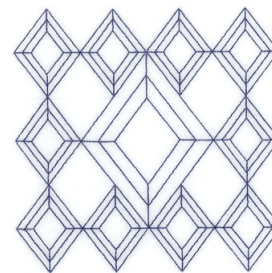

**Name:** Diamond Quilt Square Machine  
Embroidery Design

**SKU:** SB01-CD121812FH

**Brand:** Starbird Inc

**Unique Colors:** 13 (1 color Stops)

## Unique Colors

	<b>Color Name (Color Code)</b>	<b>Manufacturer - Type</b>
	Super White (1001) [No Color Selected]	madeira - rayon
	Dusty Lilac (1263) [No Color Selected]	madeira - rayon
	Crocus (286)	Exquisite - Polyester 1000m

# Complete Color Sequence

#		Color Name (Color Code)	Manufacturer - Type
1		Super White (1001) [No Color Selected]	madeira - rayon
2		Super White (1001) [No Color Selected]	madeira - rayon
3		Crocus (286)	Exquisite - Polyester 1000m