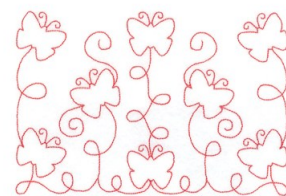

Name: Butterfly Stipple Machine Embroidery Design

SKU: SB01-CD121812FF

Brand: Starbird Inc

Unique Colors: 13 (1 color Stops)

Unique Colors

	Color Name (Color Code)	Manufacturer - Type
	Super White (1001) [No Color Selected]	madeira - rayon
	Dusty Lilac (1263) [No Color Selected]	madeira - rayon
	Crocus (286)	Exquisite - Polyester 1000m

Complete Color Sequence

#		Color Name (Color Code)	Manufacturer - Type
1		Super White (1001) [No Color Selected]	madeira - rayon
2		Super White (1001) [No Color Selected]	madeira - rayon
3		Crocus (286)	Exquisite - Polyester 1000m