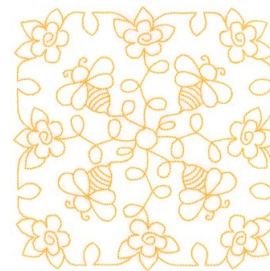

Name: Bee Stipple Square Machine Embroidery Design

SKU: SB01-CD121812FB

Brand: Starbird Inc

Unique Colors: 13 (1 color Stops)

Unique Colors

	Color Name (Color Code)	Manufacturer - Type
	Super White (1001) [No Color Selected]	madeira - rayon
	Dusty Lilac (1263) [No Color Selected]	madeira - rayon
	Crocus (286)	Exquisite - Polyester 1000m

Complete Color Sequence

#		Color Name (Color Code)	Manufacturer - Type
1		Super White (1001) [No Color Selected]	madeira - rayon
2		Super White (1001) [No Color Selected]	madeira - rayon
3		Crocus (286)	Exquisite - Polyester 1000m