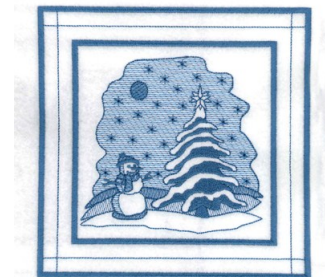

Name: December Quilt Square Machine
Embroidery Design

SKU: SB01-CD121712FL

Brand: Starbird Inc

Unique Colors: 13 (1 color Stops)

Unique Colors

| | Color Name (Color Code) | Manufacturer - Type |
|----------------------------------------------------------------------------------|----------------------------------------|-----------------------------|
|  | Super White (1001) [No Color Selected] | madeira - rayon |
|  | Dusty Lilac (1263) [No Color Selected] | madeira - rayon |
|  | Crocus (286) | Exquisite - Polyester 1000m |

Complete Color Sequence

| # | | Color Name (Color Code) | Manufacturer - Type |
|---|-----------------------------------------------------------------------------------|----------------------------------------|--------------------------------|
| 1 |  | Super White (1001) [No Color Selected] | madeira - rayon |
| 2 |  | Super White (1001) [No Color Selected] | madeira - rayon |
| 3 |  | Crocus (286) | Exquisite - Polyester 1000m |