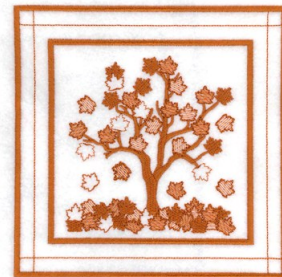

Name: September Quilt Square Machine
Embroidery Design

SKU: SB01-CD121712FI

Brand: Starbird Inc

Unique Colors: 13 (1 color Stops)

Unique Colors

| | Color Name (Color Code) | Manufacturer - Type |
|--|--|-----------------------------|
|  | Super White (1001) [No Color Selected] | madeira - rayon |
|  | Dusty Lilac (1263) [No Color Selected] | madeira - rayon |
|  | Crocus (286) | Exquisite - Polyester 1000m |

Complete Color Sequence

| # | | Color Name (Color Code) | Manufacturer - Type |
|---|---|--|--------------------------------|
| 1 |  | Super White (1001) [No Color Selected] | madeira - rayon |
| 2 |  | Super White (1001) [No Color Selected] | madeira - rayon |
| 3 |  | Crocus (286) | Exquisite - Polyester 1000m |