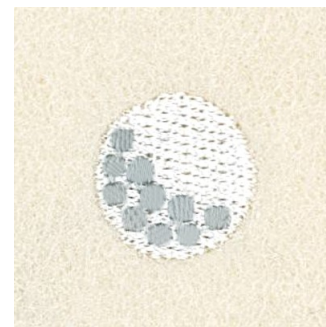

Name: Mini Golf Ball Machine Embroidery Design

SKU: SB01-CD121611FX

Brand: Starbird Inc

Unique Colors: 13 (2 color Stops)

Unique Colors

	Color Name (Color Code)	Manufacturer - Type
	Super White (1001) [No Color Selected]	madeira - rayon
	Dusty Lilac (1263) [No Color Selected]	madeira - rayon
	Crocus (286)	Exquisite - Polyester 1000m

Complete Color Sequence

#		Color Name (Color Code)	Manufacturer - Type
1		Super White (1001) [No Color Selected]	madeira - rayon
2		Super White (1001) [No Color Selected]	madeira - rayon
3		Crocus (286)	Exquisite - Polyester 1000m