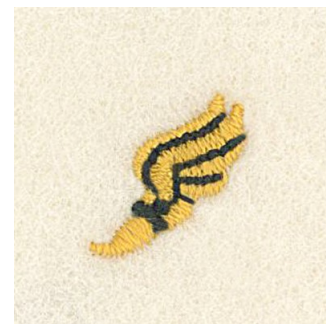

Name: Mini Track Foot Machine Embroidery Design

SKU: SB01-CD121611FW

Brand: Starbird Inc

Unique Colors: 13 (2 color Stops)

Unique Colors

	Color Name (Color Code)	Manufacturer - Type
	Super White (1001) [No Color Selected]	madeira - rayon
	Dusty Lilac (1263) [No Color Selected]	madeira - rayon
	Crocus (286)	Exquisite - Polyester 1000m

Complete Color Sequence

#		Color Name (Color Code)	Manufacturer - Type
1		Super White (1001) [No Color Selected]	madeira - rayon
2		Super White (1001) [No Color Selected]	madeira - rayon
3		Crocus (286)	Exquisite - Polyester 1000m