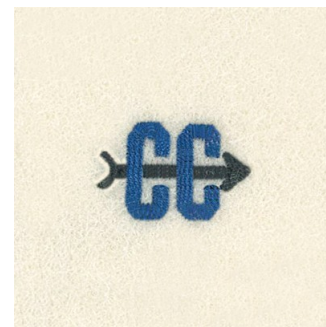

Name: Mini Cross Country Machine Embroidery Design

SKU: SB01-CD121611FT

Brand: Starbird Inc

Unique Colors: 13 (2 color Stops)

Unique Colors

	Color Name (Color Code)	Manufacturer - Type
	Super White (1001) [No Color Selected]	madeira - rayon
	Dusty Lilac (1263) [No Color Selected]	madeira - rayon
	Crocus (286)	Exquisite - Polyester 1000m

Complete Color Sequence

#		Color Name (Color Code)	Manufacturer - Type
1		Super White (1001) [No Color Selected]	madeira - rayon
2		Super White (1001) [No Color Selected]	madeira - rayon
3		Crocus (286)	Exquisite - Polyester 1000m