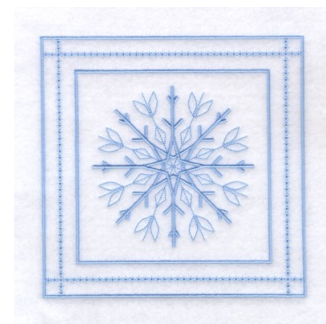

**Name:** Snowflake Quilt Square Machine  
Embroidery Design

**SKU:** SB01-CD121609TK

**Brand:** Starbird Inc

**Unique Colors:** 13 (1 color Stops)

## Unique Colors

	<b>Color Name (Color Code)</b>	<b>Manufacturer - Type</b>
	Super White (1001) [No Color Selected]	madeira - rayon
	Dusty Lilac (1263) [No Color Selected]	madeira - rayon
	Crocus (286)	Exquisite - Polyester 1000m