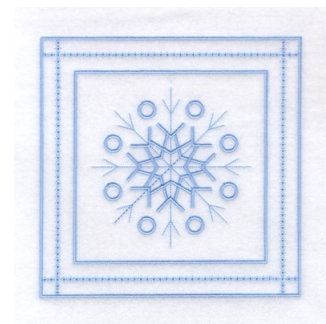

Name: Snowflake Quilt Square Machine
Embroidery Design

SKU: SB01-CD121609TI

Brand: Starbird Inc

Unique Colors: 13 (1 color Stops)

Unique Colors

	Color Name (Color Code)	Manufacturer - Type
	Super White (1001) [No Color Selected]	madeira - rayon
	Dusty Lilac (1263) [No Color Selected]	madeira - rayon
	Crocus (286)	Exquisite - Polyester 1000m

Complete Color Sequence

#		Color Name (Color Code)	Manufacturer - Type
1		Super White (1001) [No Color Selected]	madeira - rayon
2		Super White (1001) [No Color Selected]	madeira - rayon
3		Crocus (286)	Exquisite - Polyester 1000m