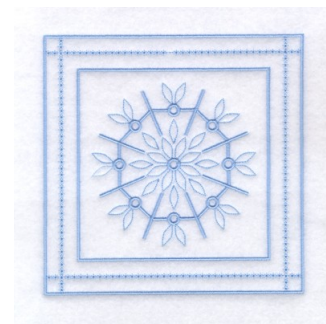

Name: Snowflake Quilt Square Machine
Embroidery Design

SKU: SB01-CD121609TH

Brand: Starbird Inc

Unique Colors: 13 (1 color Stops)

Unique Colors

	Color Name (Color Code)	Manufacturer - Type
	Super White (1001) [No Color Selected]	madeira - rayon
	Dusty Lilac (1263) [No Color Selected]	madeira - rayon
	Crocus (286)	Exquisite - Polyester 1000m

Complete Color Sequence

#		Color Name (Color Code)	Manufacturer - Type
1		Super White (1001) [No Color Selected]	madeira - rayon
2		Super White (1001) [No Color Selected]	madeira - rayon
3		Crocus (286)	Exquisite - Polyester 1000m