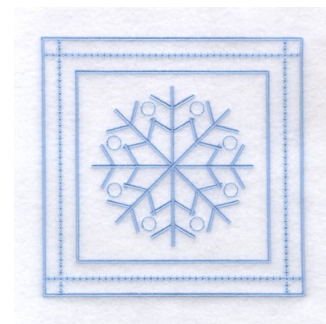

Name: Snowflake Quilt Square

SKU: SB01-CD121609TG

Brand: Starbird Inc

Unique Colors: 13 (1 color Stops)

Unique Colors

	Color Name (Color Code)	Manufacturer - Type
	Super White (1001) [No Color Selected]	madeira - rayon
	Dusty Lilac (1263) [No Color Selected]	madeira - rayon
	Crocus (286)	Exquisite - Polyester 1000m

Complete Color Sequence

#		Color Name (Color Code)	Manufacturer - Type
1		Super White (1001) [No Color Selected]	madeira - rayon
2		Super White (1001) [No Color Selected]	madeira - rayon
3		Crocus (286)	Exquisite - Polyester 1000m