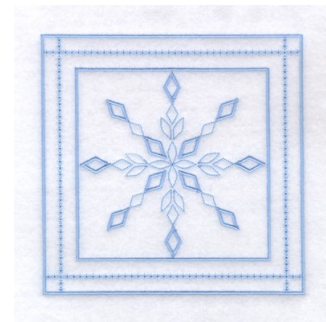

Name: Snowflake Quilt Square Machine
Embroidery Design

SKU: SB01-CD121609TF

Brand: Starbird Inc

Unique Colors: 13 (1 color Stops)

Unique Colors

	Color Name (Color Code)	Manufacturer - Type
	Super White (1001) [No Color Selected]	madeira - rayon
	Dusty Lilac (1263) [No Color Selected]	madeira - rayon
	Crocus (286)	Exquisite - Polyester 1000m

Complete Color Sequence

#		Color Name (Color Code)	Manufacturer - Type
1		Super White (1001) [No Color Selected]	madeira - rayon
2		Super White (1001) [No Color Selected]	madeira - rayon
3		Crocus (286)	Exquisite - Polyester 1000m