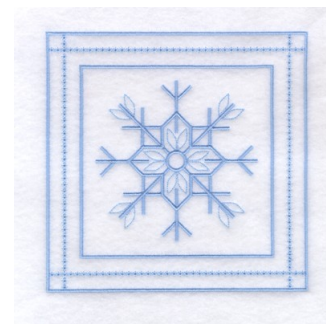

Name: Snowflake Quilt Square Machine
Embroidery Design

SKU: SB01-CD121609TC

Brand: Starbird Inc

Unique Colors: 13 (1 color Stops)

Unique Colors

	Color Name (Color Code)	Manufacturer - Type
	Super White (1001) [No Color Selected]	madeira - rayon
	Dusty Lilac (1263) [No Color Selected]	madeira - rayon
	Crocus (286)	Exquisite - Polyester 1000m

Complete Color Sequence

#		Color Name (Color Code)	Manufacturer - Type
1		Super White (1001) [No Color Selected]	madeira - rayon
2		Super White (1001) [No Color Selected]	madeira - rayon
3		Crocus (286)	Exquisite - Polyester 1000m