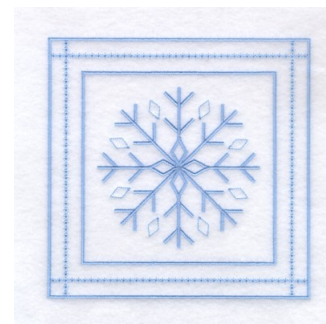

Name: Snowflake Quilt Square Machine
Embroidery Design

SKU: SB01-CD121609TB

Brand: Starbird Inc

Unique Colors: 13 (1 color Stops)

Unique Colors

	Color Name (Color Code)	Manufacturer - Type
	Super White (1001) [No Color Selected]	madeira - rayon
	Dusty Lilac (1263) [No Color Selected]	madeira - rayon
	Crocus (286)	Exquisite - Polyester 1000m

Complete Color Sequence

#		Color Name (Color Code)	Manufacturer - Type
1		Super White (1001) [No Color Selected]	madeira - rayon
2		Super White (1001) [No Color Selected]	madeira - rayon
3		Crocus (286)	Exquisite - Polyester 1000m