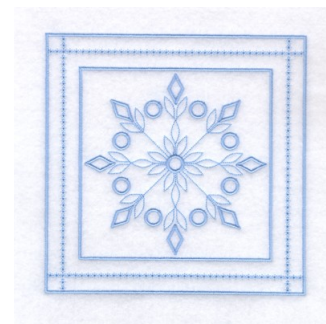

Name: Snowflake Quilt Square Machine
Embroidery Design

SKU: SB01-CD121609TA

Brand: Starbird Inc

Unique Colors: 13 (1 color Stops)

Unique Colors

	Color Name (Color Code)	Manufacturer - Type
	Super White (1001) [No Color Selected]	madeira - rayon
	Dusty Lilac (1263) [No Color Selected]	madeira - rayon
	Crocus (286)	Exquisite - Polyester 1000m

Complete Color Sequence

#		Color Name (Color Code)	Manufacturer - Type
1		Super White (1001) [No Color Selected]	madeira - rayon
2		Super White (1001) [No Color Selected]	madeira - rayon
3		Crocus (286)	Exquisite - Polyester 1000m