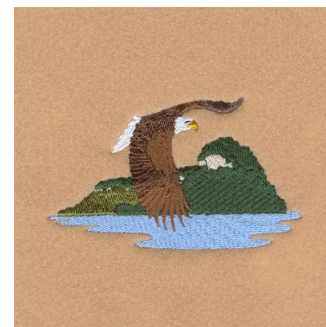

Name: Eagle by River Bluffs Machine
Embroidery Design

SKU: SB01-CD121510KG

Brand: Starbird Inc

Unique Colors: 13 (14 color Stops)

Unique Colors

	Color Name (Color Code)	Manufacturer - Type
	Super White (1001) [No Color Selected]	madeira - rayon
	Dusty Lilac (1263) [No Color Selected]	madeira - rayon
	Crocus (286)	Exquisite - Polyester 1000m

Complete Color Sequence

#		Color Name (Color Code)	Manufacturer - Type
1		Super White (1001) [No Color Selected]	madeira - rayon
2		Super White (1001) [No Color Selected]	madeira - rayon
3		Crocus (286)	Exquisite - Polyester 1000m