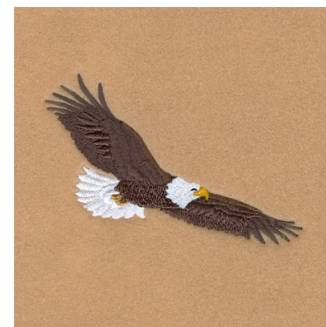

Name: Soaring Eagle Machine Embroidery Design

SKU: SB01-CD121510KE

Brand: Starbird Inc

Unique Colors: 13 (9 color Stops)

Unique Colors

	Color Name (Color Code)	Manufacturer - Type
	Super White (1001) [No Color Selected]	madeira - rayon
	Dusty Lilac (1263) [No Color Selected]	madeira - rayon
	Crocus (286)	Exquisite - Polyester 1000m

Complete Color Sequence

#		Color Name (Color Code)	Manufacturer - Type
1		Super White (1001) [No Color Selected]	madeira - rayon
2		Super White (1001) [No Color Selected]	madeira - rayon
3		Crocus (286)	Exquisite - Polyester 1000m