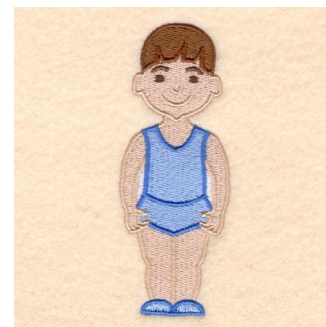

Name: Ben Machine Embroidery Design

SKU: SB01-CD121508FN

Brand: Starbird Inc

Unique Colors: 13 (8 color Stops)

Unique Colors

	Color Name (Color Code)	Manufacturer - Type
	Super White (1001) [No Color Selected]	madeira - rayon
	Dusty Lilac (1263) [No Color Selected]	madeira - rayon
	Crocus (286)	Exquisite - Polyester 1000m

Complete Color Sequence

#		Color Name (Color Code)	Manufacturer - Type
1		Super White (1001) [No Color Selected]	madeira - rayon
2		Super White (1001) [No Color Selected]	madeira - rayon
3		Crocus (286)	Exquisite - Polyester 1000m