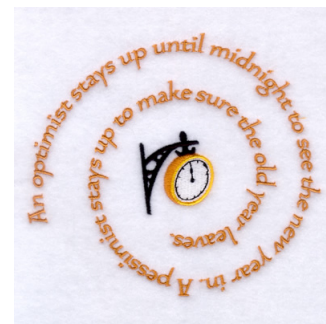

Name: Optimist Machine Embroidery Design

SKU: SB01-CD121506KI

Brand: Starbird Inc

Unique Colors: 13 (4 color Stops)

Unique Colors

	Color Name (Color Code)	Manufacturer - Type
	Super White (1001) [No Color Selected]	madeira - rayon
	Dusty Lilac (1263) [No Color Selected]	madeira - rayon
	Crocus (286)	Exquisite - Polyester 1000m