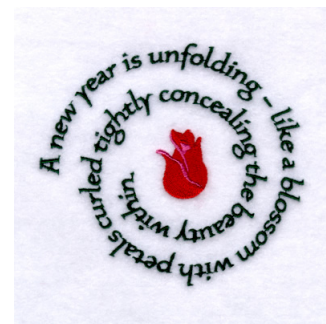

Name: Beauty Within Machine Embroidery Design

SKU: SB01-CD121506KB

Brand: Starbird Inc

Unique Colors: 13 (5 color Stops)

Unique Colors

	Color Name (Color Code)	Manufacturer - Type
	Super White (1001) [No Color Selected]	madeira - rayon
	Dusty Lilac (1263) [No Color Selected]	madeira - rayon
	Crocus (286)	Exquisite - Polyester 1000m