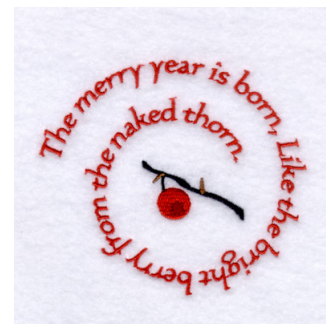

Name: Merry Year is Born Machine Embroidery Design

SKU: SB01-CD121506KA

Brand: Starbird Inc

Unique Colors: 13 (5 color Stops)

Unique Colors

	Color Name (Color Code)	Manufacturer - Type
	Super White (1001) [No Color Selected]	madeira - rayon
	Dusty Lilac (1263) [No Color Selected]	madeira - rayon
	Crocus (286)	Exquisite - Polyester 1000m