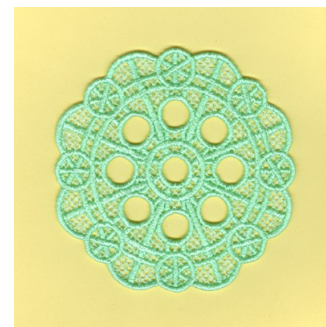

Name: Lace Snowflake Machine Embroidery Design

SKU: SB01-CD121409TI

Brand: Starbird Inc

Unique Colors: 13 (1 color Stops)

Unique Colors

	Color Name (Color Code)	Manufacturer - Type
	Super White (1001) [No Color Selected]	madeira - rayon
	Dusty Lilac (1263) [No Color Selected]	madeira - rayon
	Crocus (286)	Exquisite - Polyester 1000m

Complete Color Sequence

#		Color Name (Color Code)	Manufacturer - Type
1		Super White (1001) [No Color Selected]	madeira - rayon
2		Super White (1001) [No Color Selected]	madeira - rayon
3		Crocus (286)	Exquisite - Polyester 1000m