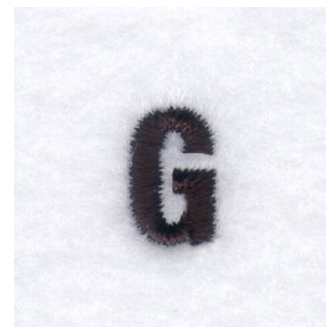

Name: Condensed Block G

SKU: SB01-CD121408TG

Brand: Starbird Inc

Unique Colors: 13 (1 color Stops)

Unique Colors

	Color Name (Color Code)	Manufacturer - Type
	Super White (1001) [No Color Selected]	madeira - rayon
	Dusty Lilac (1263) [No Color Selected]	madeira - rayon
	Crocus (286)	Exquisite - Polyester 1000m

Complete Color Sequence

#		Color Name (Color Code)	Manufacturer - Type
1		Super White (1001) [No Color Selected]	madeira - rayon
2		Super White (1001) [No Color Selected]	madeira - rayon
3		Crocus (286)	Exquisite - Polyester 1000m