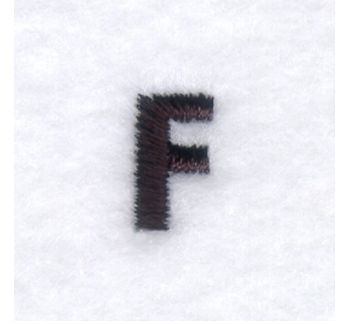

**Name:** Condensed Block F

**SKU:** SB01-CD121408TF

**Brand:** Starbird Inc

**Unique Colors:** 13 (1 color Stops)

# Complete Color Sequence

#		Color Name (Color Code)	Manufacturer - Type
1		Super White (1001) [No Color Selected]	madeira - rayon
2		Super White (1001) [No Color Selected]	madeira - rayon
3		Crocus (286)	Exquisite - Polyester 1000m