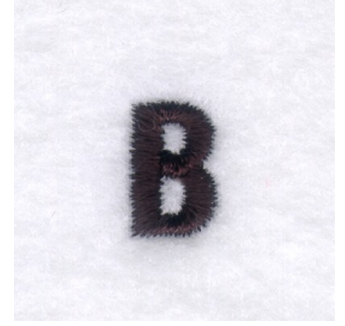

Name: Condensed Block B

SKU: SB01-CD121408TB

Brand: Starbird Inc

Unique Colors: 13 (1 color Stops)

Unique Colors

	Color Name (Color Code)	Manufacturer - Type
	Super White (1001) [No Color Selected]	madeira - rayon
	Dusty Lilac (1263) [No Color Selected]	madeira - rayon
	Crocus (286)	Exquisite - Polyester 1000m

Complete Color Sequence

#		Color Name (Color Code)	Manufacturer - Type
1		Super White (1001) [No Color Selected]	madeira - rayon
2		Super White (1001) [No Color Selected]	madeira - rayon
3		Crocus (286)	Exquisite - Polyester 1000m