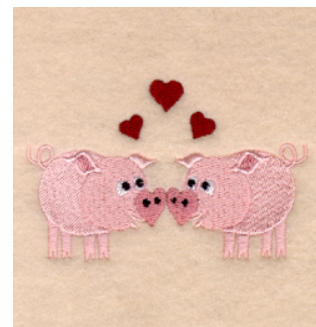

Name: Pigs in Love Machine Embroidery Design

SKU: SB01-CD121404FA

Brand: Starbird Inc

Unique Colors: 13 (12 color Stops)

Unique Colors

	Color Name (Color Code)	Manufacturer - Type
	Super White (1001) [No Color Selected]	madeira - rayon
	Dusty Lilac (1263) [No Color Selected]	madeira - rayon
	Crocus (286)	Exquisite - Polyester 1000m