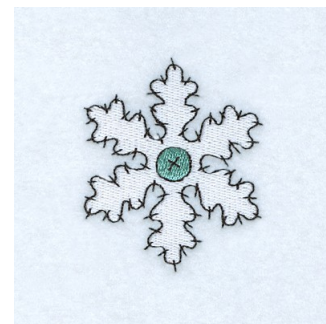

Name: Winter Snowflake Machine Embroidery Design

SKU: SB01-CD121310TJ

Brand: Starbird Inc

Unique Colors: 13 (3 color Stops)

Unique Colors

	Color Name (Color Code)	Manufacturer - Type
	Super White (1001) [No Color Selected]	madeira - rayon
	Dusty Lilac (1263) [No Color Selected]	madeira - rayon
	Crocus (286)	Exquisite - Polyester 1000m

Complete Color Sequence

#		Color Name (Color Code)	Manufacturer - Type
1		Super White (1001) [No Color Selected]	madeira - rayon
2		Super White (1001) [No Color Selected]	madeira - rayon
3		Crocus (286)	Exquisite - Polyester 1000m